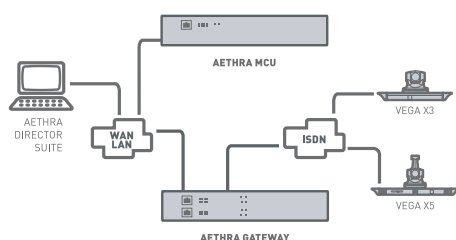

Management

- SNMP
- HTTP - embedded Web Server

Call Routing

- Built-in Interactive voice response (IVR)
- Direct Inward Dialing (DID)
- TCS4
- Default extension for operator assistance
- Flexible/configurable IP dial plan
- RS366 signaling

Encryption

- H.235*

Network and Reliability Support

- Dynamic routing of IP calls to neighbouring Gateways based on resource availability
- Downspeeding support
- Network optimization for high call completion
- H.320 line related auto registration
- Network Specific Facility (NSF)
- QoS support with DiffServe, IP TOS and Precedence
- Advanced IP packet handling ensuring high quality communications
- Fast connect for voice calls
- Redirect (PRI) in ISDN-to-IP calls, the Gateway will forward to the destination IP terminal caller ID and redirecting endpoint details

AETHRA GATEWAY Specifications

	AETHRA GATEWAY-P20	AETHRA GATEWAY-B40
Form factor		
Interfaces	2 ISDN PRI T1/E1	4 ISDN BRI
Max System Capacity E1*	60 voice calls	8 voice calls
	30 video calls @ 128 kbps	4 video calls @ 128 kbps
	10 video calls @ 384 kbps	2 video calls @ 256 kbps
	4 video calls @ 768 kbps	1 video calls @ 384 kbps
	2 video calls @ full E1	1 video calls @ 512 kbps
Max System Capacity T1*	46 voice calls	
	23 video calls @ 128 kbps	
	7 video calls @ 384 kbps	
	3 video calls @ 768 kbps	
	2 video calls @ full T1	

* Port capacities when using encryption are reduced by half.

AETHRA® SpA

via Matteo Ricci, 10
60020 Ancona (Italy)
Telephone +39.071.218981
Fax +39.071.887077
Video 1 +39.071.2189704
Video 2 +39.071.2189701

Beijing Hong Kong London Madrid
Mexico City Paris Miami São Paulo
Shanghai Shenzhen

Email: info.aethra@aethra.com
www.aethra.com